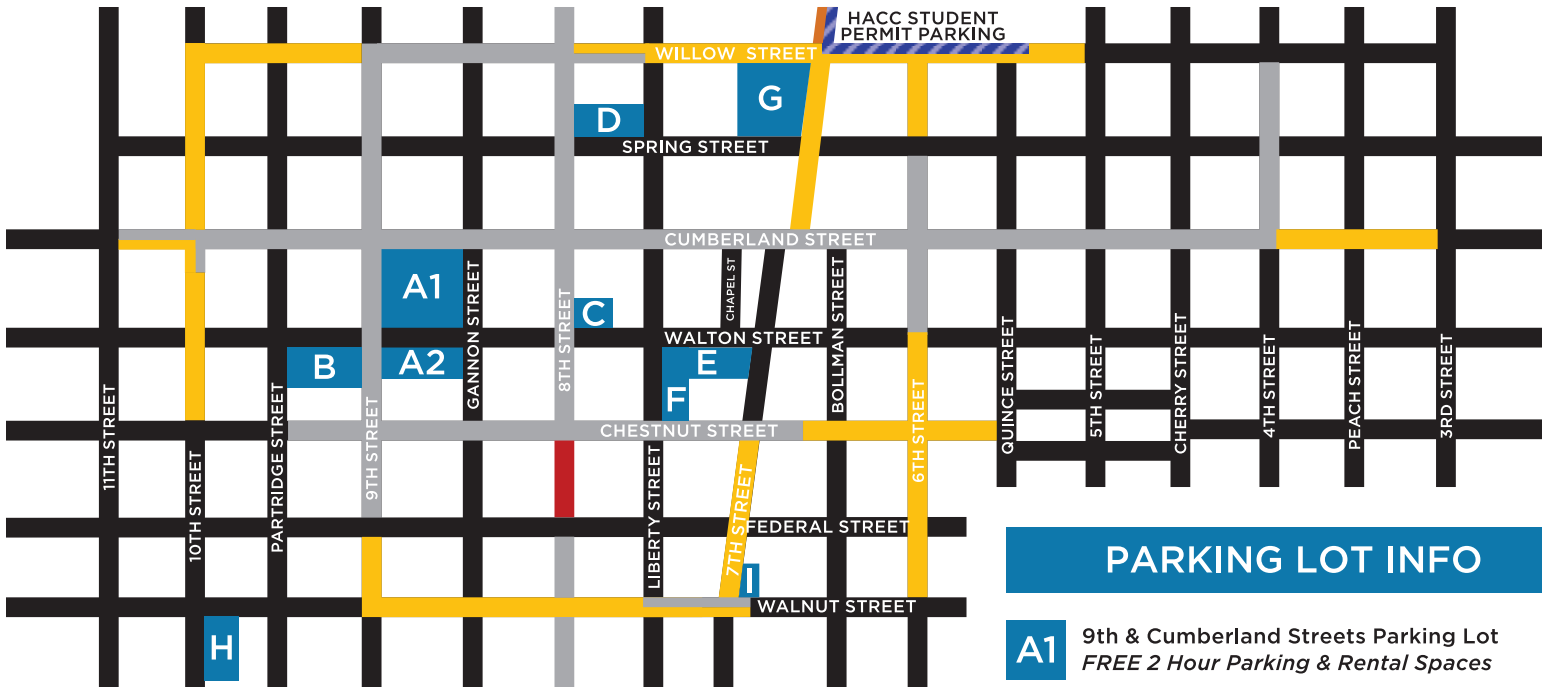

DOWNTOWN LEBANON PARKING

The City of Lebanon has several options for parking. Along the street are spaces designated for either 30 minute, 2 hour, 3 hour, or 10 hour parking. Be sure to take notice of the color that indicates the time on the meter.

There are 3 convenient ways to pay for parking; Parkmobile, Coins, or City Tokens.

For more information on City Parking or how to rent a parking spot, please contact 717.228.4497.

Look for the following colors on the parking meter to know the maximum time limit.

PARKING LOT INFO

- A1** 9th & Cumberland Streets Parking Lot
FREE 2 Hour Parking & Rental Spaces
- A2** 9th & Cumberland Streets Parking Lot
FREE 2 Hour Parking
- B** 9th & Walton Streets Parking Lot
Rental Spaces
- C** 8th & Walton Streets Parking Lot
2 Hour Max Meter Parking
- D** 8th & Spring Streets Parking Lot
10 Hour Max Meter Parking & Rental Spaces
- E** 7th & Walton Streets Parking Lot
3 Hour & 10 Hour Max Meter Parking
- F** Liberty & Walton Streets Parking Lot
10 Hour Max Meter Parking
- G** 7th & Willow Streets Parking Lot
FREE 2 Hour Parking & Rental Spaces
- H** 10th and Walnut Streets Parking Lot
Rental Spaces
- I** 7th and Walnut Streets Parking Lot
Rental Spaces