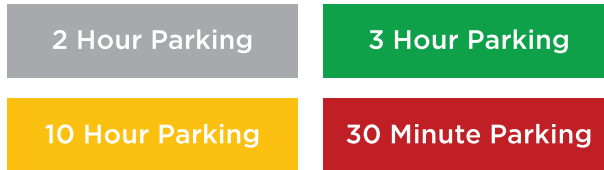

DOWNTOWN LEBANON PARKING

The City of Lebanon has several options for parking. Along the street are spaces designated for either 30 minute, 2 hour, 3 hour, or 10 hour parking. Be sure to take notice of the color that indicates the time on the meter.

There are 3 convenient ways to pay for parking; Parkmobile, Coins, or City Tokens.

For more information on City Parking or how to rent a parking spot, please contact 717.228.4497.

Look for the following colors on the parking meter to know the maximum time limit.